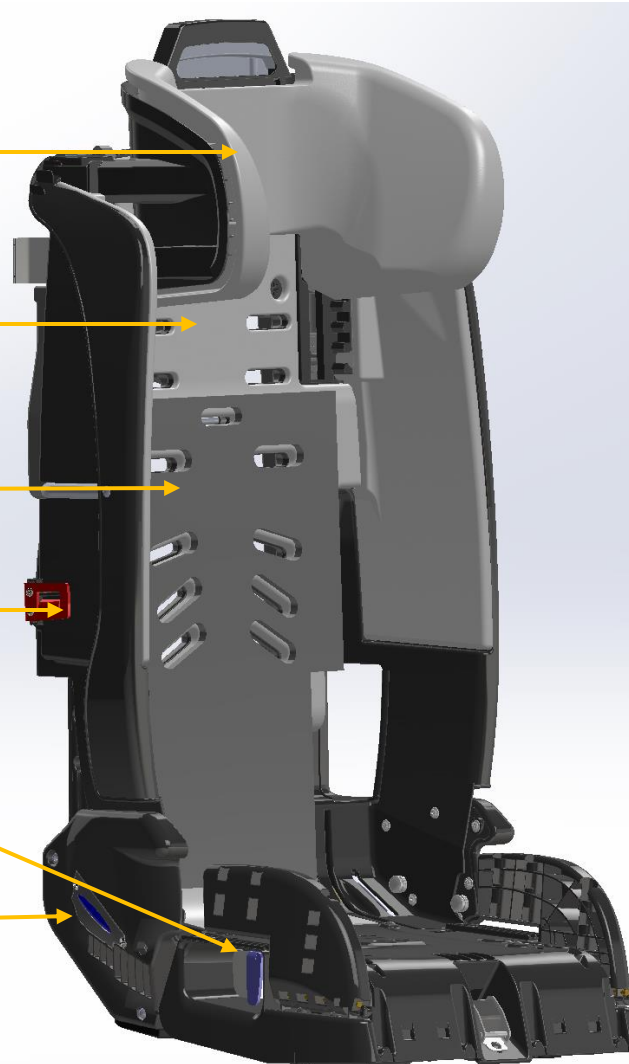

What Features are New?

Radian® 3R® Max, and Radian® 3RXT® Max

10 position easy adjust SleepyCheek™ headrest, with built in Side Impact Protection

An additional 6th harness height position for product use longevity

Automotive-strength steel core

4 EasyPath® seat belt lock-offs (2 on each side) for simple secure installation forward or rear facing

2 built-in bubble level indicators (1 on each side) for simple rear facing installation

2 recline positions